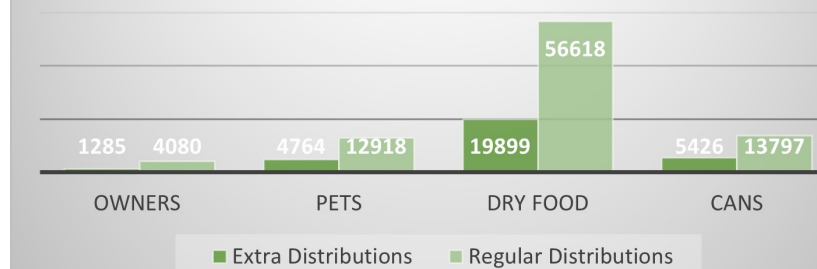

Cans of Pet Food Served

9,077 Cans of Dog Food

10,326 Cans of Cat Food

~

5,515

Pounds of Cat Litter

*Data not collected at all distribution sites due to COVID-19 restrictions.

Additional Distributions Make an Impact!

Less than 2% of pets surrendered to FW Animal Care and Control in 2020 were a result of food scarcity.