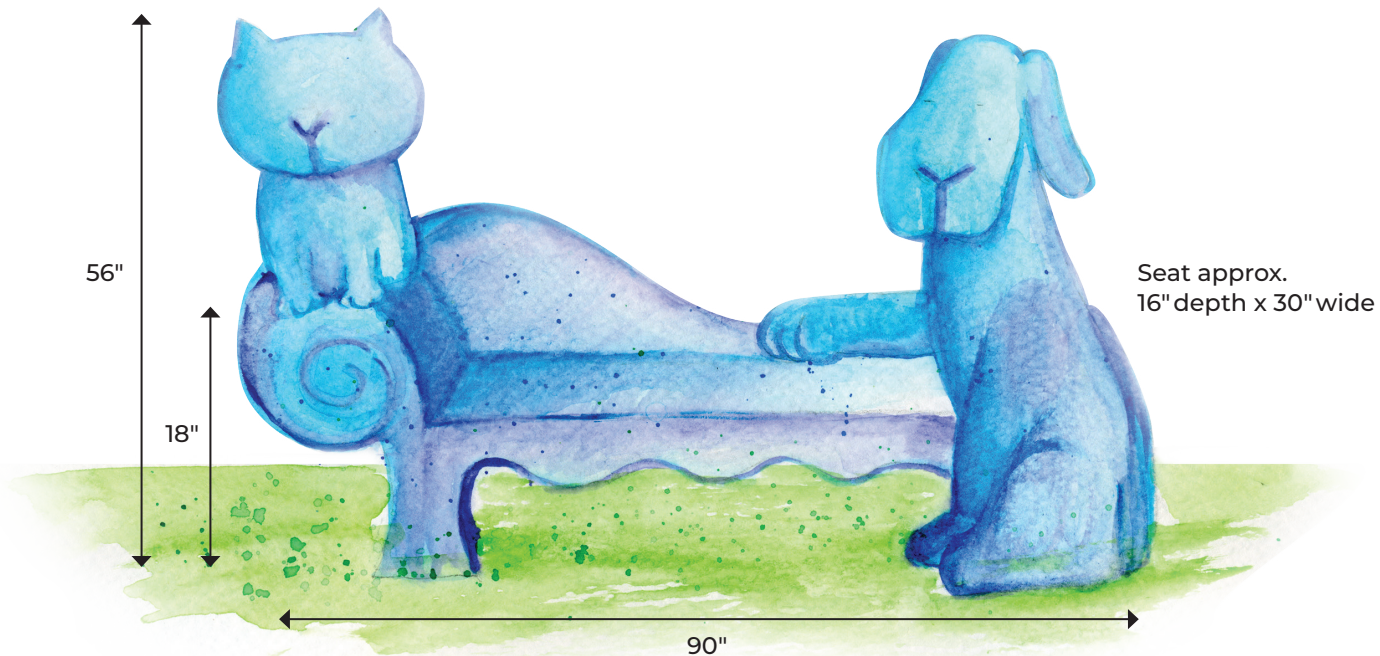

The Allen County SPCA is creating a public art project that will benefit Fort Wayne and the animals we serve.

Please consider helping our exciting project and mission!

LoveSeat Sponsorship Levels

FOREVER HOME
\$7,000*

INCLUDES:

- LoveSeat
- Choose your own artist and design concept**
- Attach your company name to the LoveSeat via plaque
- Keep your LoveSeat after display phase ends

ADOPT
\$5,000

INCLUDES:

- LoveSeat
- Choose an artist based on submitted entries
- Attach your company name to the LoveSeat via plaque
- Keep your LoveSeat after display phase ends